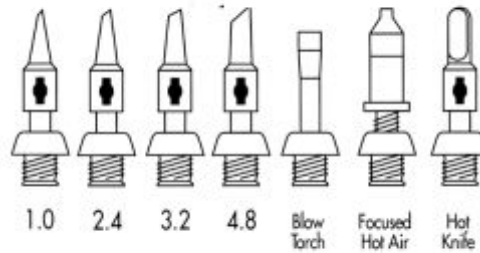

Portasol Blow Torch Tip For Professional Iron

Product Images

Description

Production Equipment Europe
Superior Service – Single Source

- Sizes 1mm - 4.8mm
- Hot knife tips
- Blow torch tips
- Focused hot air tips