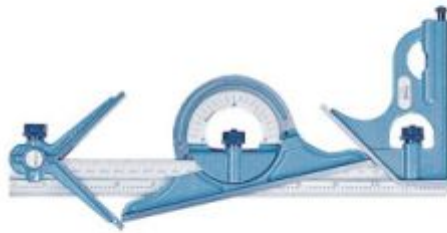

Mitutoyo Centre Head

Product Images

Description

 Production Equipment Europe
Superior Service – Single Source

- Mitutoyo Combination Square Set for various measuring and marking applications
- MIT180907 - Square head, Centre Head, Reversible Protractor head & 12" blade
- MIT180202 - Case hardened & ground
- MIT180301 - Graduated to read 0-180 degrees in both directions. Fitted with spirit level
- MIT180503 - Blade Hardened stainless steel and chrome plated
- MIT180603 - 4" Blade