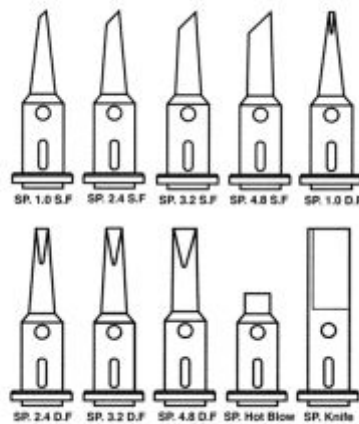

Portasol SuperPro Hot KnifeTip For Super Pro. Iron

Product Images

Description

Production Equipment Europe
Superior Service – Single Source

- Sizes 1mm - 4.8mm
- Hot knife tip
- Blow torch tip