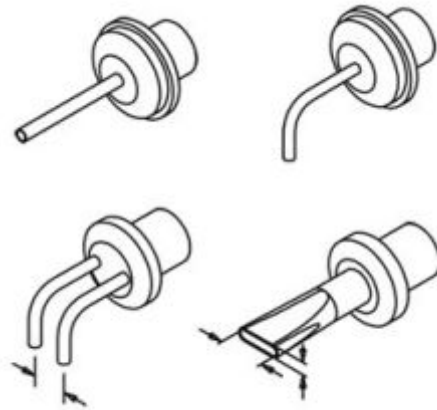

Pace TJ-70 SOT/ Chip Component Tip (Dual Jet)

Product Images

Description

Production Equipment Europe
Superior Service – Single Source

- TJ-70 ThermoJet Tips

Production Equipment Europe
Superior Service – Single Source