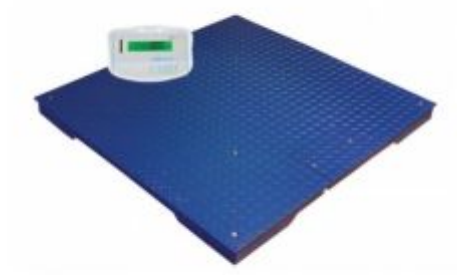

# Adam Equipment PT Platforms with GK Indicator

## Description

---

**Production Equipment Europe**  
*Superior Service – Single Source*

The PT Platform with GK Indicators can be used for weighing, parts counting, percentage weighing, comparative weighing and shipping and receiving items.

- Non-slip adjustable feet
- Approximately 3 meter long shielded cable
- Available in a range of capacities and platform sizes
- Overload protection
- Mild Steel construction
- Four load cell construction using OIML approved load cells