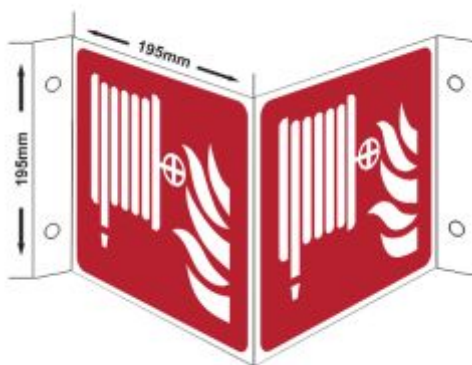

Dependable Fire Hose Projection Sign

Product Images

Description

Production Equipment Europe
Superior Service – Single Source

- Highly visible projecting signs help attract attention from several directions
- Pre-drilled or screw fixing (fixing instructions provided)
- Made from semi-rigid plastic
- Size: 150MM x 350MM