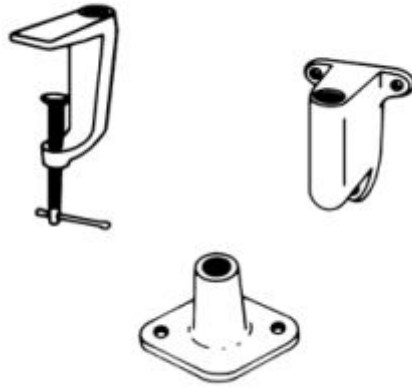

Luxo Screw Down Bench Clamp

Product Images

Description

- Screw-down Bench Clamp

Production Equipment Europe
Superior Service – Single Source