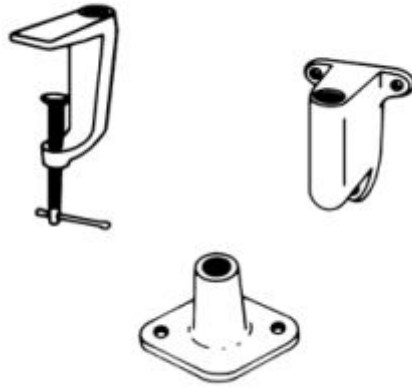

Luxo Bench Clamp G-Type

Product Images

Description

- Bench Clamp

Production Equipment Europe
Superior Service – Single Source