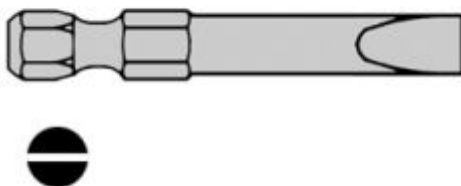

Apex 1/4" Hex Slotted Head Power Drive Bits

Product Images

Description

Production Equipment Europe
Superior Service – Single Source

- 1/4" Hex Slotted Head Power Drive Bits