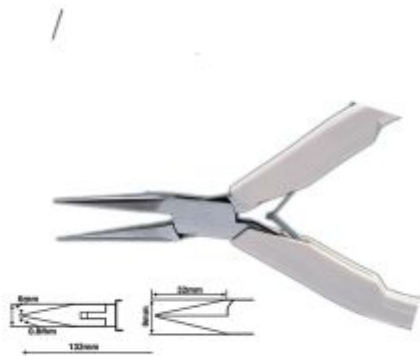

Lindstrom 7890 Long Snipe Nose Pliers

Product Images

Description

Production Equipment Europe
Superior Service – Single Source

- Specially forged box joint
- LIN 7890 – smooth jaws, LIN 7891 – serrated jaws