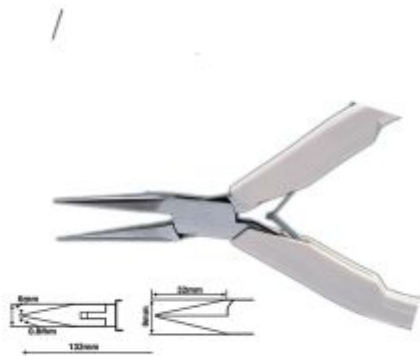

Lindstrom RX7890 Snipe Nose Pliers

Product Images

Description

Production Equipment Europe
Superior Service – Single Source

- 32mm long jaws
- RX7890 has smooth jaws; RX7891 has serrated jaws