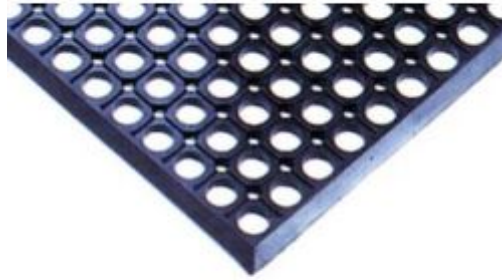

# Wearwell WorkSafe Light 478 Anti Fatigue Mat

## Description

---

**Production Equipment Europe**  
*Superior Service – Single Source*

Worksafe Light 478 is an economically priced anti-fatigue mat for oily and wet areas. Offers excellent relief from the tiring effects of prolonged standing and its lightweight design makes this an easy product to maintain or move

- Moulded oil-proof CFR (cutting fluid resistant) compound
- Raised surface ribs for added traction
- Smooth drainage holes keep surface free from liquids and debris
- Multiple domed supports on the underside assist drainage and resilience
- Bevelled safety edges on all sides
- Suitability: Wet or dry use
- Stock Colour: Grey
- Thickness: 13mm
- Custom Sizes Available on request