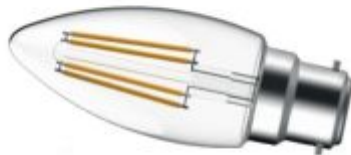

Energetic E14 Candle Clear Bulb

Product Images

Description

The Energetic B22 Candle Clear LED Bulb can be used in domestic, commercial and industrial applications

- Candle Clear LED Bulb
- Cap - E14
- 4.8W
- Watt - 40W
- Lumens - 470lm
- Length - 106mm
- Dim
- Colour temperature - 2700k