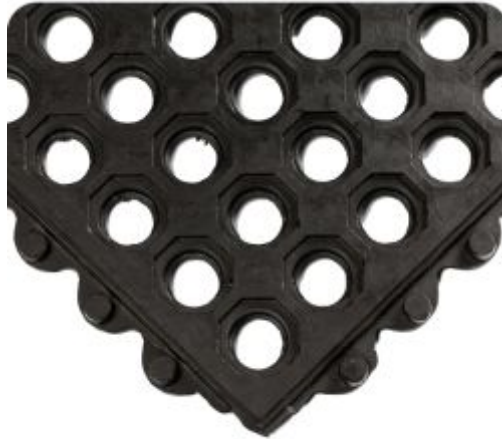

Wearwell 24/Seven 572

Product Images

Description

Great fatigue relief at an affordable price. Made from a resilient and durable oil-resistant compound, it has the perfect blend of cushioning and stability for protection against standing fatigue. Ideal for covering larger or irregularly shaped areas and its smooth drainage holes help to prevent any build up of liquid or debris

- Construction: Oil-resistant moulded rubber compound
- Built-in male connectors on two adjacent sides
- Suitability: Heavy use areas where spillage of oil or other liquids may occur
- Stock Colour Black
- Thickness 16mm
- Custom Sizes Available on request

24/Seven Edging (inset) is easy to use and install. Each piece has a corner that can be removed to expose a connector, or left intact to use as an end piece