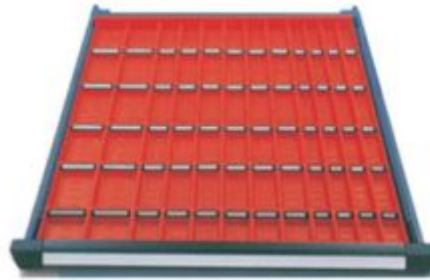

Pelstor Drawer Insert Packs - Pack 2

Product Images

Description

Production Equipment Europe
Superior Service – Single Source

- Pack 2 - Moulded trays and dividers identification labels