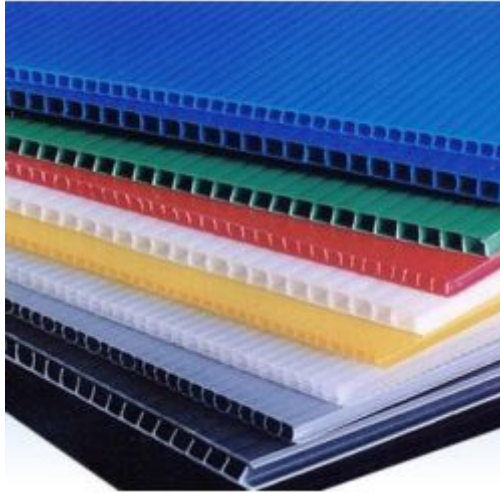

Prempak Corriboard

Product Images

Description

Production Equipment Europe
Superior Service – Single Source

- Corriboard is the most commonly used temporary sign material
- Fluted polypropylene sheet, relatively inexpensive and extremely durable
- With its twin wall hollow structure this makes the sheet lighter than most comparable materials
- Chemical and water resistant, suitable for indoor and outdoor use
- It has many applications including signage, posters, exhibition stands and custom packing boxes
- Available thickness - 4mm, 6mm, and 9mm
- POA (Price on Application) and MOQs apply. Please contact our Customer Service team for information on pricing and MOQs