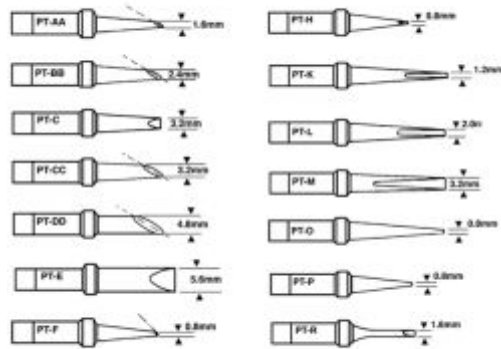

Weller PT Series Chisel Long Tips For TCP and TCPS Irons

Product Images

Description

Production Equipment Europe
Superior Service – Single Source

- PT Series Tips for TCP/TCPS Irons