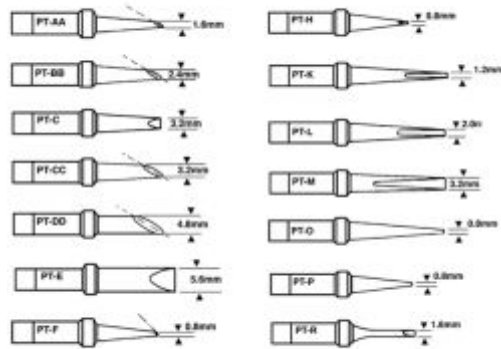

Weller PT Series Round Sloped Tips For TCP and TCPS Irons

Product Images

Description

Production Equipment Europe
Superior Service – Single Source

- PT Series Tips for TCP/TCPS Irons

Production Equipment Europe
Superior Service – Single Source

Riverside Commercial Estate,
Galway. H91 X4DK,
Ireland.

T: +353 91 745 100

E: sales@productionequipment.com

W: www.productionequipment.com