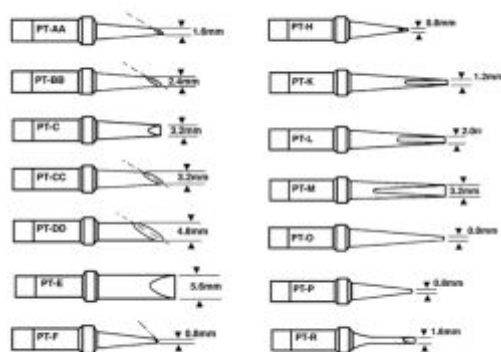

Weller PT Series Sloped 370°C Tips For TCP and TCPS Irons

Product Images

Description

Production Equipment Europe
Superior Service – Single Source

- PT Series Tips for TCP/TCPS Irons