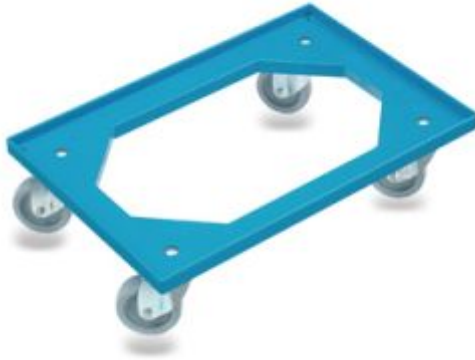

Walther Roll Dolly ABS

Product Images

Description

- Size: 600 x 400 x 200mm
- Rugged ABS construction
- 200kg load capacity
- 4 swivelling castors
- Blue

Production Equipment Europe
Superior Service – Single Source