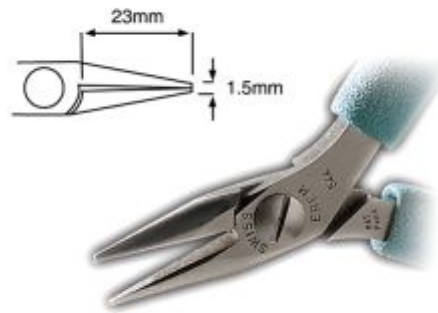

Erem 544D Needle Nose Pliers

Product Images

Description

- Precision needle-nose pliers with serrated jaws

 **Production Equipment Europe**
Superior Service – Single Source