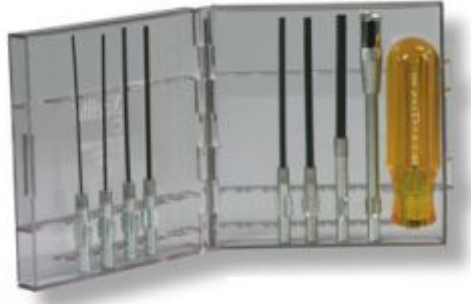

Xcelite Metric Allen Key Set

Product Images

Description

- Approximate working length 4" (10cm)
- 99-X5 Extension adds 4" (10cm)
- 99-1 Handle 1" x 4.5" (2.5cm x 11.5cm)
- Nine-piece set in transparent plastic case