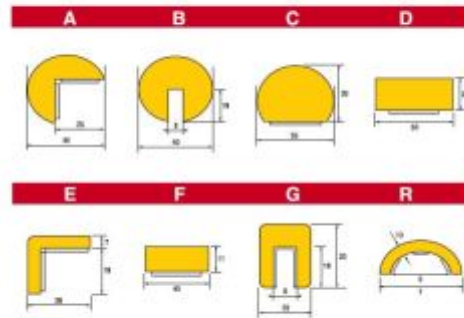

Dependable Profile & Edge Protectors

Product Images

Description

Production Equipment Europe
Superior Service – Single Source

- Flexible, high-visibility (yellow and black) polyurethane foam sections prevent injuries caused by impact, while at the same time protecting goods and equipment
- Ideal for cordoning off hazardous areas (machinery, corners, walls, passageways, etc.)
- Can be easily applied to numerous surfaces, wood, metal, walls, painted surfaces, etc.
- Can be used indoors or outside
- Easy-clean smooth surfaces, will not become dust clogged, unlike foam protectors
- The A, B, C, D and R sections are available in 1 metre lengths
- Sections E, F and G are available in 5 metre lengths
- Sections A, E, C, F and G: Self-adhesive
- Section B: Slots together and can be bonded with a special glue if required
- Section D: To be glued or screwed (using 3 screws)
- Section R: Self-adhesive on pipes of diameter 40 to 70mm