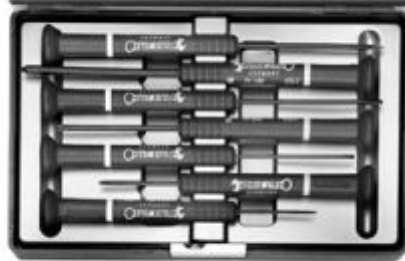

## Description

---

Production Equipment Europe  
*Superior Service – Single Source*

- (0.3 x 1.5 x 40), (0.4 x 2 x 60), (0.4 x 2.5 x 75), (0.5 x 3 x 75) Slotted Heads, Phillips 00, Phillips 0, Phillips 1