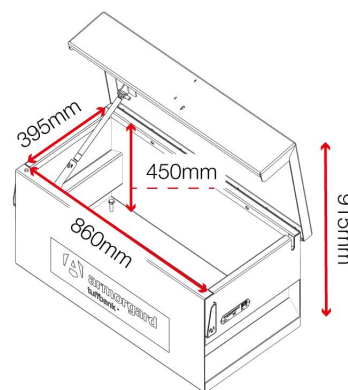

## Product specifications

|                               |                      |
|-------------------------------|----------------------|
| Weight                        | 50kg                 |
| Colour                        | Black grey: RAL 7021 |
| Suitable for                  | Vehicle              |
| Finished coating              | Powder coated        |
| Material & thickness          | 2mm and 3mm steel    |
| Quantity of keys              | 2 keys               |
| Suitable for vehicle mounting | Yes                  |
| How are castors fitted?       | Not applicable       |
| Other sizes available         | 7 other sizes        |
| Qty of shelves as standard    | No                   |

## Dimensions