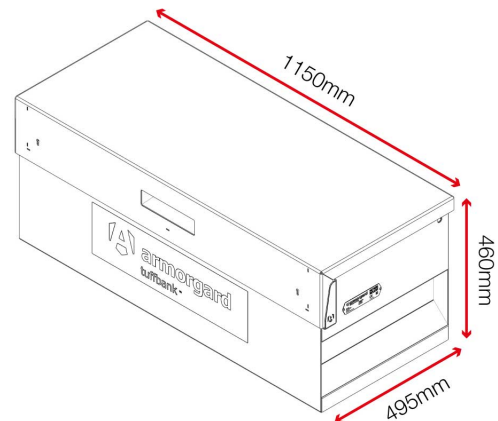

## Dimensions

## Product specifications

|                               |                      |
|-------------------------------|----------------------|
| Weight                        | 58kg                 |
| Colour                        | Black grey: RAL 7021 |
| Suitable for                  | Vehicle              |
| Finished coating              | Powder coated        |
| Material & thickness          | 2mm and 3mm steel    |
| Quantity of keys              | 3 keys               |
| Suitable for vehicle mounting | Yes                  |
| How are castors fitted?       | Not applicable       |
| Other sizes available         | 7 other sizes        |
| Qty of shelves as standard    | No                   |