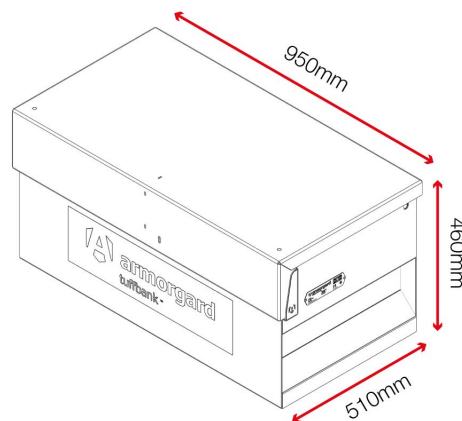

## Product specifications

|                               |                      |
|-------------------------------|----------------------|
| Weight                        | 50kg                 |
| Colour                        | Black grey: RAL 7021 |
| Suitable for                  | Vehicle              |
| Finished coating              | Powder coated        |
| Material & thickness          | 2mm and 3mm steel    |
| Quantity of keys              | 2 keys               |
| Suitable for vehicle mounting | Yes                  |
| How are castors fitted?       | Not applicable       |
| Other sizes available         | 7 other sizes        |
| Qty of shelves as standard    | No                   |

## Dimensions