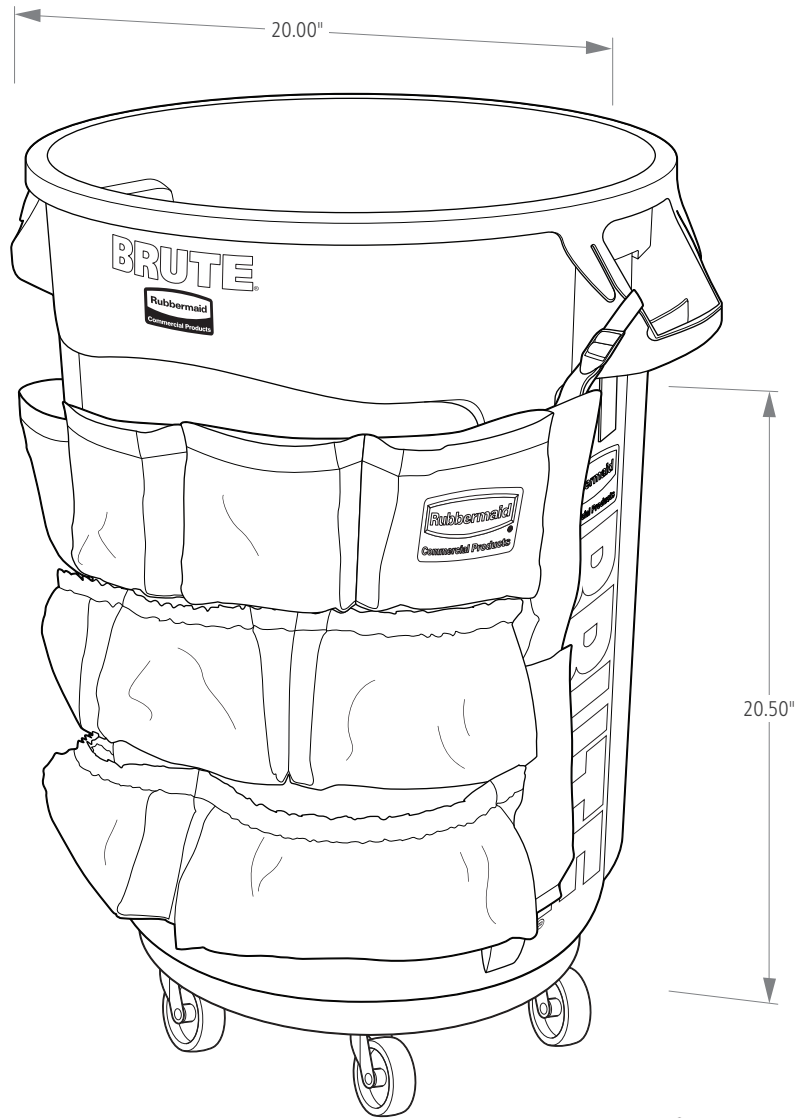

BRUTE® CADDIES

BRUTE® caddies are designed to improve productivity. Caddies make the BRUTE® container more versatile and efficient, making the toughest jobs easier.

Features and Benefits:

- The Caddy Bag is made of a heavy-duty vinyl material with elastic pockets that make on-board storage easy. The adjustable straps make installation and removal easy on 32- and 44-gallon BRUTE® containers.
- The Rim Caddy has multiple storage compartments and hooks, along with liner retention bands to keep liners securely in place, and has snap-on tabs to hold the caddy in place.

BRUTE® Rim Caddy

BRUTE® Caddy Bag

BRUTE® CADDIES

SKU #	DESCRIPTION	COLOR	FITS	LENGTH IN	WIDTH IN	HEIGHT IN	DIAMETER IN	PACK SIZE
FG264200YEL	BRUTE® CADDY BAG	YELLOW	32 AND 44 GALLON	–	–	20.50	20.00	6
1867533	EXECUTIVE BRUTE® CADDY BAG	BLACK	32 AND 44 GALLON	–	–	20.50	20.00	6
FG9W8700YEL	BRUTE® RIM CADDY	YELLOW	44 GALLON	32.50	26.50	6.75	–	1