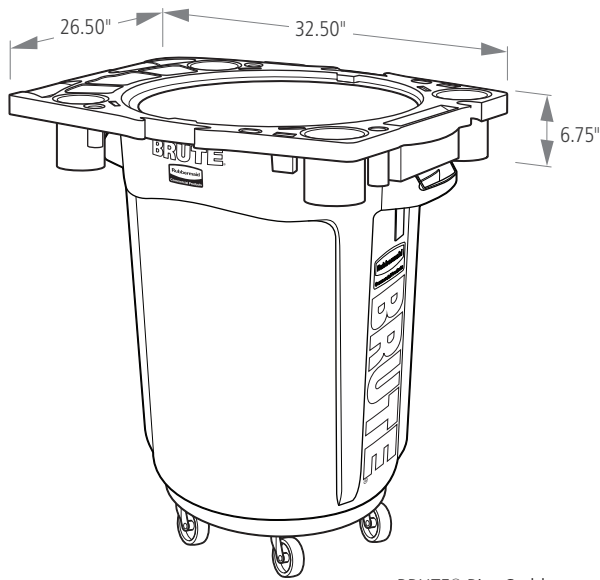

BRUTE® CADDIES

BRUTE® caddies are designed to improve productivity. Caddies make the BRUTE® container more versatile and efficient, making the toughest jobs easier.

Features and Benefits:

- The Caddy Bag is made of a heavy-duty vinyl material with elastic pockets that make on-board storage easy. The adjustable straps make installation and removal easy on 32- and 44-gallon BRUTE® containers.
- The Rim Caddy has multiple storage compartments and hooks, along with liner retention bands to keep liners securely in place, and has snap-on tabs to hold the caddy in place.

BRUTE® Rim Caddy

BRUTE® Caddy Bag

BRUTE® CADDIES

SKU #	DESCRIPTION	COLOR	FITS	LENGTH IN	WIDTH IN	HEIGHT IN	DIAMETER IN	PACK SIZE
FG264200YEL	BRUTE® CADDY BAG	YELLOW	32 AND 44 GALLON	–	–	20.50	20.00	6
1867533	EXECUTIVE BRUTE® CADDY BAG	BLACK	32 AND 44 GALLON	–	–	20.50	20.00	6
FG9W8700YEL	BRUTE® RIM CADDY	YELLOW	44 GALLON	32.50	26.50	6.75	–	1