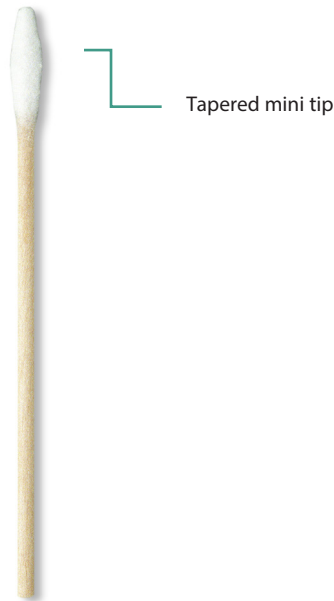

Cotton Tipped Applicator

Tapered mini-tip, wood handle

Description

This absorbent cotton tipped applicator is produced with high quality USP grade cotton which is carded and coiled onsite to maintain consistency. It is bonded securely to a sturdy wood handle by an aqueous based adhesive. Tapered mini cotton tip ideal for hard-to-reach or small areas.

Dimensions

2.969" Overall Length (75.413 mm)

Tip

- 0.12" Dia. (1.27 mm)
- 0.5" Length (12.7 mm)

Handle

- 0.083" Dia. (2.108 mm)
- 2.906" Length (73.812 mm)

Qualities

- Medical grade quality
- Absorbent tip
- Tapered mini-tip
- Made in USA