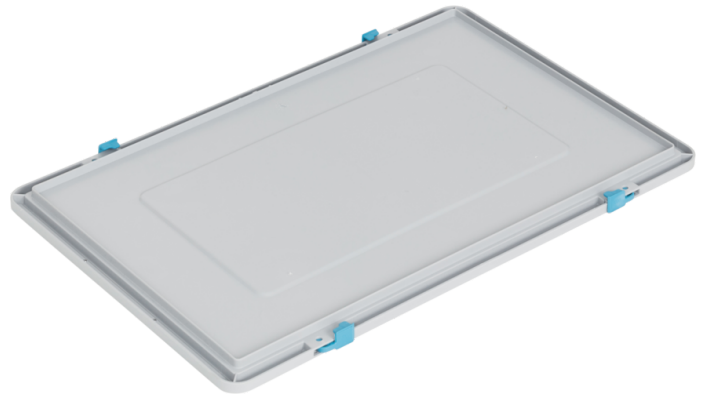

Factsheet

LOGILINE LL

SGL-standard lid LL

Product number
3200.044.950

Product name
Locking lid LL

Ext. dimensions: 300x200 mm
Ext. dimensions: 30x20 cm
4 latches

Weight (g): 190 g
Weight (kg): 0.19 kg

Material: PP
Color: grey/blue

No. per pack: 30 pcs

Factsheet

LOGILINE LL

SGL-standard lid LL

Product number
4300.044.950

Product name
Locking lid LL

Ext. dimensions: 400x300 mm
Ext. dimensions: 40x30 cm
4 latches

Weight (g): 342 g
Weight (kg): 0.34 kg

Material: PP
Color: grey/blue

No. per pack: 30 pcs

Factsheet

LOGILINE LL

SGL-standard lid LL

Product number
6400.044.950

Product name
Locking lid LL

Ext. dimensions: 600x400 mm
Ext. dimensions: 60x40 cm
4 latches

Weight (g): 725 g
Weight (kg): 0.73 kg

Material: PP
Color: grey/blue

No. per pack: 30 pcs