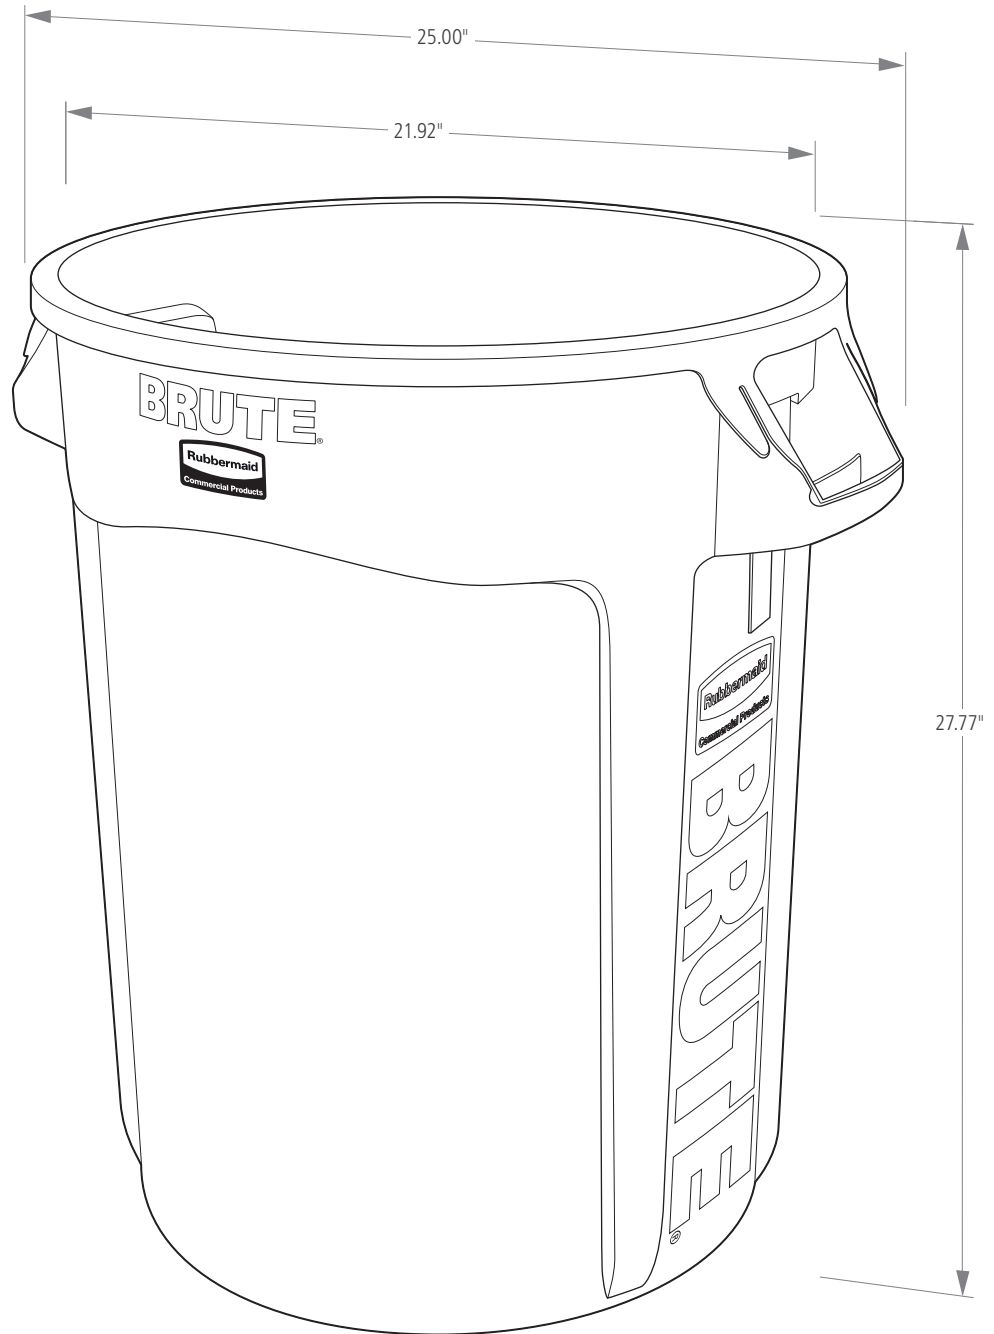

BRUTE® containers are guaranteed to never fade, warp, crack, or crush, with a proprietary design constructed with the highest quality material.

Features and Benefits:

- Venting channels make removing liners up to 50% easier, improving productivity and reducing the risk of injury.
- Bag cinches secure liners, allowing for knot-free liner changes. Tested to 200,000 cycles.
- Contoured base handles improve grip and ergonomics, reducing strain and improving efficiency.
- Rim with rib-strengthened design increases strength and resists crushing.
- Rounded handles make lifting and moving easier.
- Reinforced base is specifically engineered to be dragged over rough surfaces in tough environments.

2, 18 & 21 Compliant

BRUTE® CONTAINERS

Vented BRUTE® 32 Gal. Container