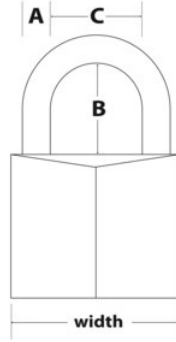

Product Details

The Master Lock No. 130EURD Solid Brass Padlock features a 30mm wide solid brass lock body that is strong, durable and resists corrosion. The 5mm diameter shackle is 16mm long and made of hardened steel, offering extra resistance to cutting and sawing. The 4-pin cylinder prevents picking and the dual locking levers provide resistance against prying and hammering. The Limited Lifetime Warranty provides peace of mind from a brand you can trust.

Product Specifications

Product Number	130EURD
Body Width	30mm
Shackle Dimensions	A: 5mm B: 16mm C: 14mm
Description	Keyed Different, Retail Carded Packaging
Shelf Pack Qty	6
Master Carton Qty	36

Master Lock Europe S.A.S.

Product Specifications

Product Number	130EURDLJ
Body Width	30mm
Shackle Dimensions	A: 5mm B: 64mm C: 14mm
Description	Keyed Different, Retail Carded Packaging
Shelf Pack Qty	4
Master Carton Qty	24

Master Lock Europe S.A.S.