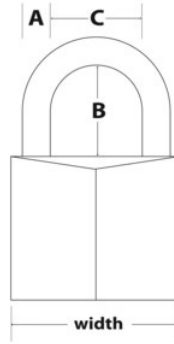

Product Specifications

Product Number	130EURD
Body Width	30mm
Shackle Dimensions	A: 5mm B: 16mm C: 14mm
Description	Keyed Different, Retail Carded Packaging
Shelf Pack Qty	6
Master Carton Qty	36

Master Lock Europe S.A.S.

Product Specifications

Product Number	130EURDLJ
Body Width	30mm
Shackle Dimensions	A: 5mm B: 64mm C: 14mm
Description	Keyed Different, Retail Carded Packaging
Shelf Pack Qty	4
Master Carton Qty	24

Master Lock Europe S.A.S.