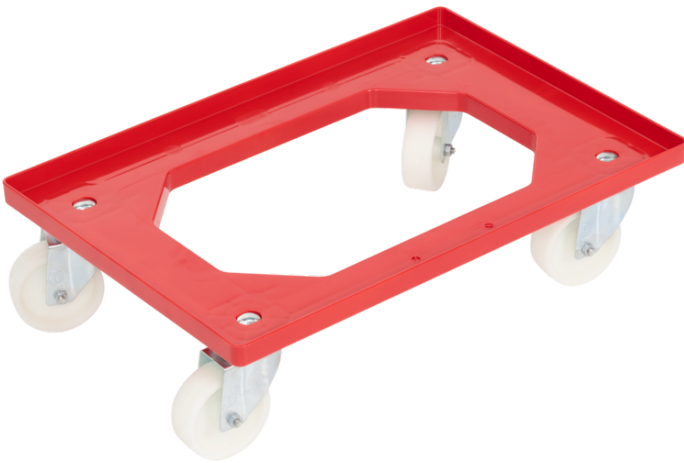

Factsheet

STORE ORGANISATION SO

Store Organisation SO

Product number

RB 6242 O KR 41

Product name

Transport trolley RB

Ext. dimensions: 620x420x170 mm

Ext. dimensions: 62x42x17 cm

Int. dimensions: 608x408 mm

open

wheels of PP

Load capacity: 250 kg

Weight (g): 3630 g

Weight (kg): 3.63 kg

Material: ABS

Color: red 41

No. per pack: 1 pcs

No. per pallet: 40 pcs