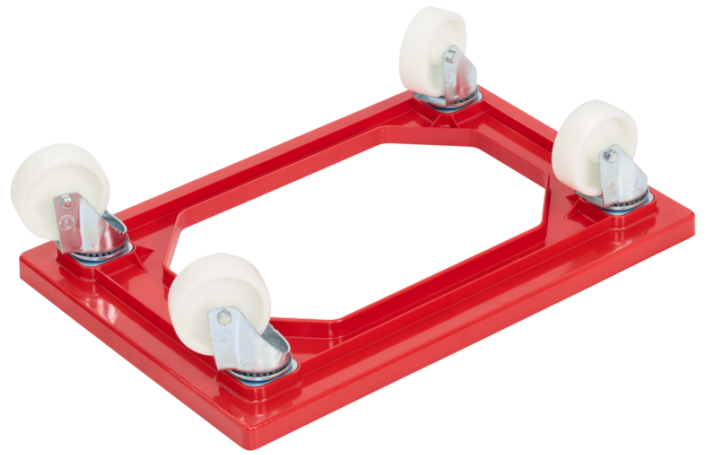

Factsheet

STORE ORGANISATION SO

Store Organisation SO

Product number

RB 6242 O KR 41

Product name

Transport trolley RB

Ext. dimensions: 620x420x170 mm

Ext. dimensions: 62x42x17 cm

Int. dimensions: 608x408 mm

open

wheels of PP

Load capacity: 250 kg

Weight (g): 3630 g

Weight (kg): 3.63 kg

Material: ABS

Color: red 41

No. per pack: 1 pcs

No. per pallet: 40 pcs